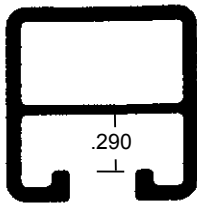

 (763)493-2995

E-10039 MF

E-9748 MF
1" x 1" x .065

E-7251 MF

E-9349 MF

E-9215 MF

E-16908 MF

Vinyl Tee Insert
Used to secure fabric into aluminum framing.

PVC Staple
Fabric
Stainless Steel or
Aluminum

V-2038
250' Rolls
Black, Red,
Blue, Green,
Brown, etc.

1" x 1" x .070

E-15551 MF
Insert V-2038

1" x 1" x .095

E-15552 MF
Insert V-2038

1" x 1" x .120

E-15555 MF
Insert V-2038

1" x 2" x .095

E-15550 MF
Insert V-2038

1" x 1" x .095 (flange .062)

E-15554 MF
Insert V-2038

1" x 1" x .078 (flange .062)

E-15549 MF
Insert V-2038

1" x 1" x .095 (flange .062)

E-15553 MF
Insert V-2038