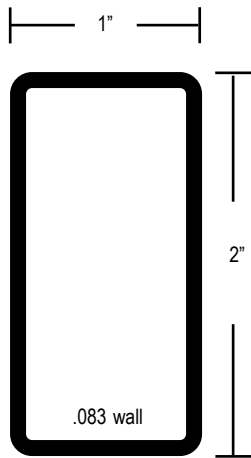

 (763)493-2995

E-10039 MF

E-9748 MF
1" x 1" x .065

E-7251 MF

E-9349 MF

E-9215 MF

E-16908 MF

Vinyl Tee Insert
Used to secure fabric into aluminum framing.

PVC Staple
Fabric
Stainless Steel or
Aluminum

V-2038
250' Rolls
Black, Red,
Blue, Green,
Brown, etc.

1" x 1" x .070

E-15551 MF
Insert V-2038

1" x 1" x .095

E-15552 MF
Insert V-2038

1" x 1" x .120

E-15555 MF
Insert V-2038

1" x 2" x .095

E-15550 MF
Insert V-2038

1" x 1" x .095 (flange .062)

E-15554 MF
Insert V-2038

1" x 1" x .078 (flange .062)

E-15549 MF
Insert V-2038

1" x 1" x .095 (flange .062)

E-15553 MF
Insert V-2038