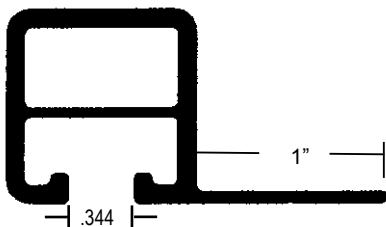

PVC Staple
Fabric
Stainless Steel or
Aluminum

V-2038
250' Rolls
Black, Red,
Blue, Green,
Brown, etc.

1" x 1" x .070

E-15551 MF
Insert V-2038

1" x 1" x .095

E-15552 MF
Insert V-2038

1" x 1" x .120

E-15555 MF
Insert V-2038

1" x 2" x .095

E-15550 MF
Insert V-2038

1" x 1" x .095 (flange .062)

E-15554 MF
Insert V-2038

1" x 1" x .078 (flange .062)

E-15549 MF
Insert V-2038

1" x 1" x .095 (flange .062)

E-15553 MF
Insert V-2038