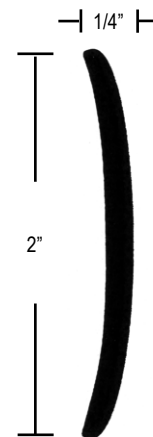


 (763) 493-2995

Stainless Steel Ovals

Highly Polished Stainless Steel Type 304.

*Concave Back
Half Oval*

Part #	Width	Length
SS-340-L	3/4"	12'
SS-340-L Undr	3/4"	12'
SS-340	3/4"	12'
SS-100	1"	12'
SS-114	1-1/4"	12'

*Solid Back
Half Oval*

Part #	Width	Length
SS-340-SB	3/4"	12'
SS-100-SB	1"	12'
SS-114-SB	1-1/4"	12'

Aluminum

OVALS

E-1937 BA

A-180 POL DR & UND

E-1010 BA

E-1666BA