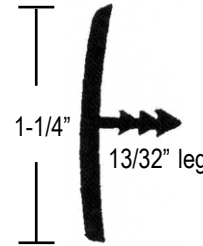

(763) 493-2995

TEES Barbed Leg

Other face sizes available special order.

E-6030 POL

E-923 EA

EAM-442 EA ,DK BZ

E-3898 EA,POL

Nostalgic 50's Collection

E-7364 BD
13/16" Face

EAM-900 BD,EA
1-1/4" Face

E-625 BD
1-1/2" Face

E-88 POL
2" Face

BST-214 POL
2-1/4" Face

TEES - HATCHCOVERS

E-365 BA
Special order

A-304 EA