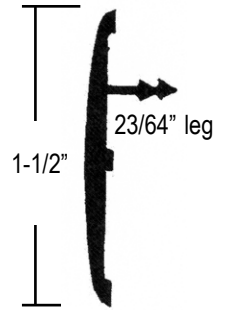

(763) 493-2995

TEES Barbed Leg

Other face sizes available special order.

E-6030 POL

E-923 EA

EAM-442 EA ,DK BZ

E-3898 EA,POL

Nostalgic 50's Collection

E-7364 BD
13/16" Face

EAM-900 BD,EA
1-1/4" Face

E-625 BD
1-1/2" Face

E-88 POL
2" Face

BST-214 POL
2-1/4" Face

TEES - HATCHCOVERS

E-365 BA
Special order

A-304 EA