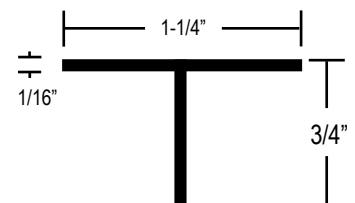

E-7364 BD
13/16" Face

EAM-900 BD,EA
1-1/4" Face

E-625 BD
1-1/2" Face

E-88 POL
2" Face

BST-214 POL
2-1/4" Face

TEES - HATCHCOVERS

E-365 BA
Special order

A-304 EA

Industrial Tee

E-11177 EA,MF
Also Available 3" x 3" x 3/16" wall