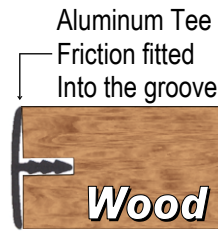

(763) 493-2995

TEES Barbed Leg

Other face sizes available special order.

E-6030 POL

E-923 EA

EAM-442 EA ,DK BZ

E-3898 EA,POL

Nostalgic 50's Collection

E-7364 BD
13/16" Face

EAM-900 BD,EA
1-1/4" Face

E-625 BD
1-1/2" Face

E-88 POL
2" Face

BST-214 POL
2-1/4" Face

TEES - HATCHCOVERS

E-365 BA
Special order

A-304 EA