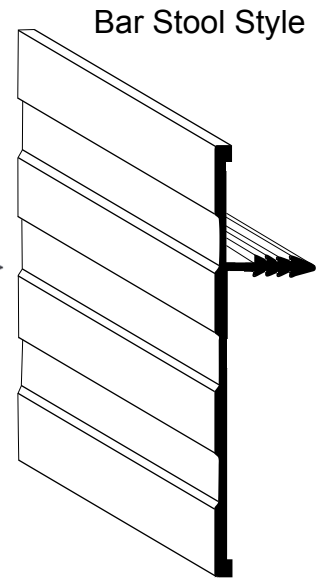

E-7364 BD
13/16" Face

EAM-900 BD,EA
1-1/4" Face

E-625 BD
1-1/2" Face

E-88 POL
2" Face

BST-214 POL
2-1/4" Face

TEES - HATCHCOVERS

E-365 BA
Special order

A-304 EA

Industrial Tee

E-11177 EA,MF
Also Available 3" x 3" x 3/16" wall