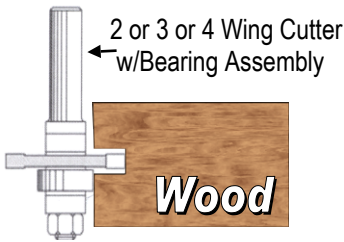

(763) 493-2995

TEES Barbed Leg

Other face sizes available special order.

E-6030 POL

E-923 EA

EAM-442 EA ,DK BZ

E-3898 EA,POL

Nostalgic 50's Collection

E-7364 BD
13/16" Face

EAM-900 BD,EA
1-1/4" Face

E-625 BD
1-1/2" Face

E-88 POL
2" Face

BST-214 POL
2-1/4" Face

TEES - HATCHCOVERS

E-365 BA
Special order

A-304 EA