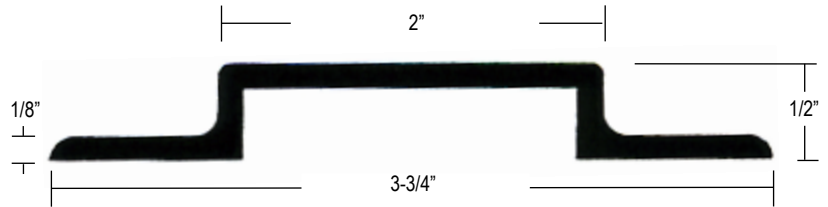

 (763) 493-2995

**SlideTrack
Channel**

E-3724 spec. ord.

**TRUCK BODY
SIDE RAIL**

E-5383 BD 20' Lengths

Drip Gutter

E-400 BD, EA Undr.
Flat Back for Tape Appl.

E-5690 EA

Insert Roof Edge

Insert V-110 Available in
Black, White or Colonial
White 1000' Rolls

E-1904 POL

E-2605 POL