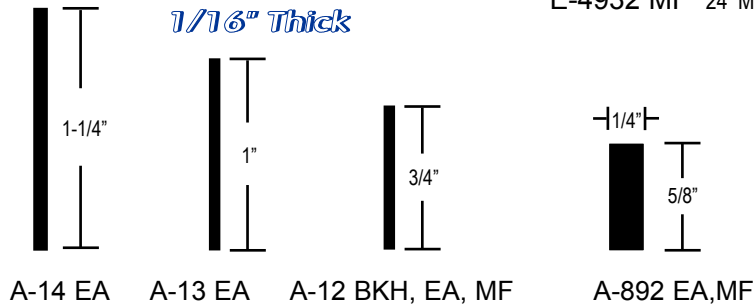

ALUMINUM

FLAT BAR Z BAR - ROD

(763) 493-2995

A	Finish
1/4"	MF
3/8"	MF
1/2"	MF
3/4"	MF
1"	MF
1-1/4"	MF
1-1/2"	MF

A	B	Finish
3/16"	1"	MF
3/16"	1-1/2"	MF
3/16"	2-1/2"	MF
3/16"	3"	MF
3/16"	4"	MF
3/16"	9"	MF
1/4"	1"	MF
1/4"	1-1/4"	MF
1/4"	1-1/2"	MF
1/4"	2"	MF
1/4"	2-1/2"	MF
1/4"	3"	MF
1/4"	4"	MF
1/4"	5"	MF
1/4"	6"	MF
1/4"	8"	MF
1/4"	9"	MF
3/8"	1"	MF
3/8"	1-1/2"	MF
3/8"	2"	MF
3/8"	6"	MF
3/8"	8"	MF
1/2"	1/2"	MF
1/2"	1"	MF
1/2"	1-1/2"	MF
1/2"	2"	MF
1/2"	3"	MF
1/2"	4"	MF
1/2"	6"	MF
1/2"	8"	MF
3/4"	3/4"	MF
1"	1"	MF

"Z" Bar

1/16" Thick

Flat Bar

1/8" Thick

A-811 BK,EA,MF AR-812 BKH,EA,MF A-808 BK,EA,MF A-796 BK,EA,MF A-810 EA,MF A-857 EA,MF A-825 EA,MF A-1260 EA,MF