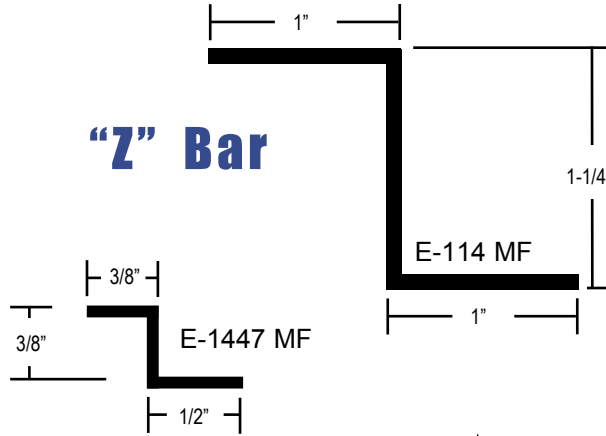

ALUMINUM

FLAT BAR Z BAR - ROD

(763) 493-2995

A	Finish
1/4"	MF
3/8"	MF
1/2"	MF
3/4"	MF
1"	MF
1-1/4"	MF
1-1/2"	MF

A	B	Finish
3/16"	1"	MF
3/16"	1-1/2"	MF
3/16"	2-1/2"	MF
3/16"	3"	MF
3/16"	4"	MF
3/16"	9"	MF
1/4"	1"	MF
1/4"	1-1/4"	MF
1/4"	1-1/2"	MF
1/4"	2"	MF
1/4"	2-1/2"	MF
1/4"	3"	MF
1/4"	4"	MF
1/4"	5"	MF
1/4"	6"	MF
1/4"	8"	MF
1/4"	9"	MF
3/8"	1"	MF
3/8"	1-1/2"	MF
3/8"	2"	MF
3/8"	6"	MF
3/8"	8"	MF
1/2"	1/2"	MF
1/2"	1"	MF
1/2"	1-1/2"	MF
1/2"	2"	MF
1/2"	3"	MF
1/2"	4"	MF
1/2"	6"	MF
1/2"	8"	MF
3/4"	3/4"	MF
1"	1"	MF

"Z" Bar

1/16" Thick

Flat Bar

1/8" Thick

A-811 BK,EA,MF AR-812 BKH,EA,MF A-808 BK,EA,MF A-796 BK,EA,MF A-810 EA,MF A-857 EA,MF A-825 EA,MF A-1260 EA,MF