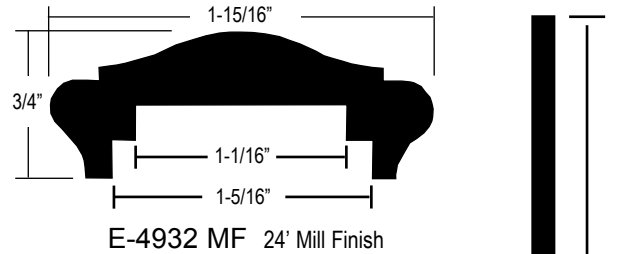

ALUMINUM

FLAT BAR Z BAR - ROD

(763) 493-2995

A	Finish
1/4"	MF
3/8"	MF
1/2"	MF
3/4"	MF
1"	MF
1-1/4"	MF
1-1/2"	MF

A	B	Finish
3/16"	1"	MF
3/16"	1-1/2"	MF
3/16"	2-1/2"	MF
3/16"	3"	MF
3/16"	4"	MF
3/16"	9"	MF
1/4"	1"	MF
1/4"	1-1/4"	MF
1/4"	1-1/2"	MF
1/4"	2"	MF
1/4"	2-1/2"	MF
1/4"	3"	MF
1/4"	4"	MF
1/4"	5"	MF
1/4"	6"	MF
1/4"	8"	MF
1/4"	9"	MF
3/8"	1"	MF
3/8"	1-1/2"	MF
3/8"	2"	MF
3/8"	6"	MF
3/8"	8"	MF
1/2"	1/2"	MF
1/2"	1"	MF
1/2"	1-1/2"	MF
1/2"	2"	MF
1/2"	3"	MF
1/2"	4"	MF
1/2"	6"	MF
1/2"	8"	MF
3/4"	3/4"	MF
1"	1"	MF

"Z" Bar

1/16" Thick

Flat Bar

1/8" Thick

A-811 BK,EA,MF AR-812 BKH,EA,MF A-808 BK,EA,MF A-796 BK,EA,MF A-810 EA,MF A-857 EA,MF A-825 EA,MF A-1260 EA,MF