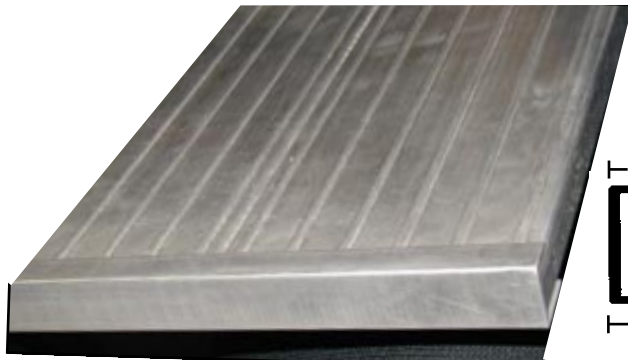

 (763) 493-2995

Decking

Applications

- Decking • Ramp • Swim Raft • Dock • Trailer Floor - Roof • Industrial Bench • Mezzanine
- Walkway

E-494 EA, MF 12' CAP
For Capping edge of Decking

EAM-393 MF 24' Lengths

Bleacher Seat Plank

E-146 EA, MF 12' CAP
For Capping edge of Seat Plank

EAM-139 MF 24' Lengths