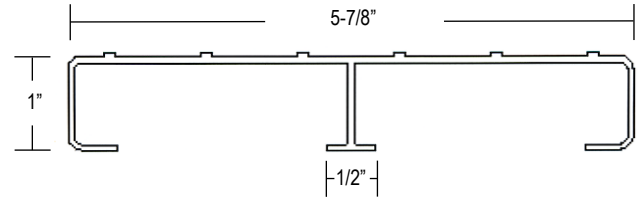

 (763) 493-2995

Decking

Applications

- Decking • Ramp • Swim Raft • Dock • Trailer Floor - Roof • Industrial Bench • Mezzanine
- Walkway

E-494 EA, MF 12' CAP
For Capping edge of Decking

EAM-393 MF 24' Lengths

Bleacher Seat Plank

E-146 EA, MF 12' CAP
For Capping edge of Seat Plank

EAM-139 MF 24' Lengths