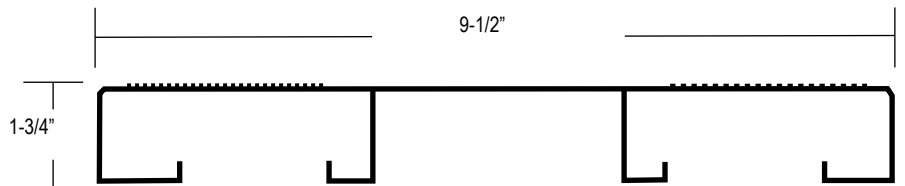

 (763) 493-2995

Decking

Applications

- Decking • Ramp • Swim Raft • Dock • Trailer Floor - Roof • Industrial Bench • Mezzanine
- Walkway

E-494 EA, MF 12' CAP
For Capping edge of Decking

EAM-393 MF 24' Lengths

Bleacher Seat Plank

E-146 EA, MF 12' CAP
For Capping edge of Seat Plank

EAM-139 MF 24' Lengths